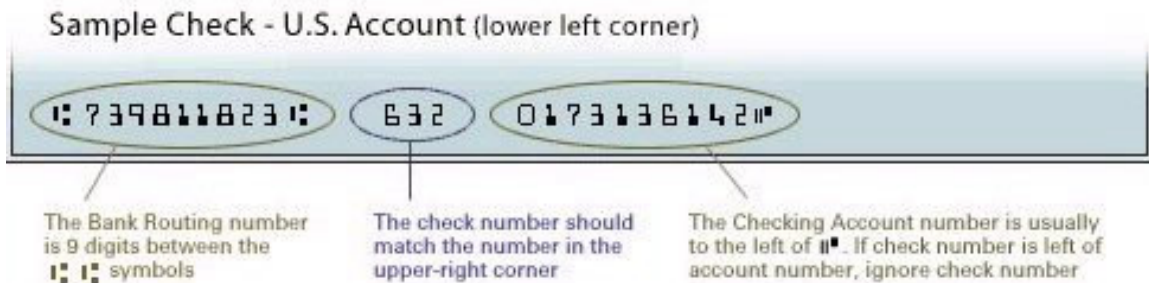

Shipping Rates (All Rates FedEx Ground)

To find your shipping rate, choose the total amount of the purchases above from the chart below.

Up to $50	Shipping is $5.50	$150.01 to $200.00	Shipping is $20.00
$50.01 to $75.00	Shipping is $10.00	$201.00 to $250.00	Shipping is $25.00
$75.01 to $100.00	Shipping is $12.50	$250.01 to $300.00	Shipping is $30.00
$101.00 to $125.00	Shipping is $15.00	Over $300	Shipping is <i>FREE</i>
$125.01 to $150.00	Shipping is $17.50		

Product Total	
Sales Tax (CA residents add 7.375%)	
Shipping (see chart above)	
Total	

Payment Methods:

Sky's the Limit accepts Visa, Mastercard, Discover and American Express. We also accept checks and PayPal (paypal@thetreasurebox.net) Please enter the information for payment below. If paying by credit card, charge is not run until prior to shipping **Charge will appear from Sky's the Limit.**

Please Complete: Select Method: Visa ☐ Mastercard ☐ AMEX ☐ Discover ☐ Check ☐ Paypal ☐

Credit Card Number: _ _ _ _ - _ _ _ _ - _ _ _ _ - _ _ _ _ **Expires** _/ _ (example 07/03)

Signature _____

If paying by check and mailing the order form, please make payable to "Sky's the Limit". You may also select to authorize Sky's the Limit to draft the owed amount from your checking account. If you elect this method, please complete the following:

Name on Checking Account _____

Bank Routing Number: _____ Account Number _____

Bank Fraction Code (upper right-hand corner) _____ / _____ Number for this check _____

These three sets of numbers may appear in a different order on your check.

The fraction code, if available, appears in the upper right-hand corner of the check.

It will appear something like this: "20-0001234".

Please note: Sky's the Limite reserves the right to collect $25 for all returned checks, and to verify funds before shipping first time online check orders to new customers.